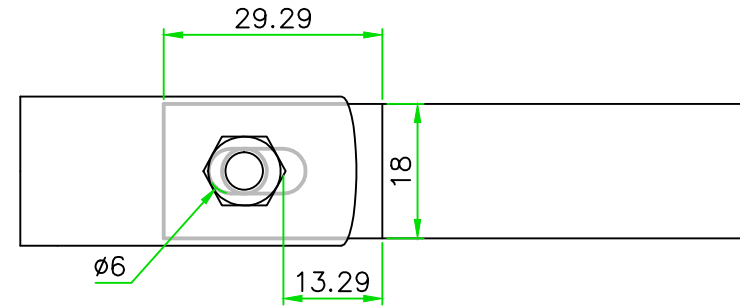

DOUBLE CLIP FOR GUIDE ONLY

DRAWING INFORMATION:

PRODUCT DESCRIPTION:

PRO-RAILING DRAWINGS:

PRODUCT CODE:

180*170D

MESH PANEL CLIP – SINGLE

DIMENSIONS FOR GUIDE ONLY
COMPONENT MAY VARY SLIGHTLY
FOR THE SIZES SHOWN.

REVISED:

19.04.2012

SUITS 48.3MM TUBE

SCALE:

DO NOT SCALE