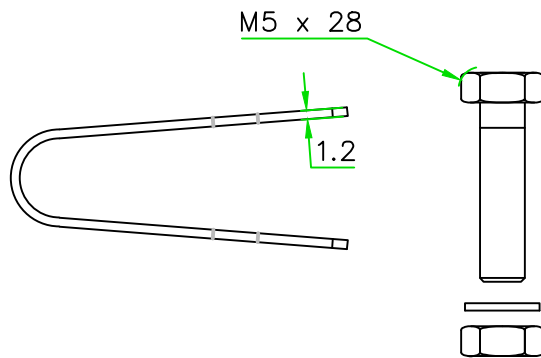

DOUBLE CLIP FOR GUIDE ONLY

DRAWING INFORMATION:

PRODUCT DESCRIPTION:

PRO-RAILING DRAWINGS:

PRODUCT CODE:

180*170D

MESH PANEL CLIP – SINGLE

DIMENSIONS FOR GUIDE ONLY
COMPONENT MAY VARY SLIGHTLY
FOR THE SIZES SHOWN.

REVISED:

19.04.2012

SUITS 48.3MM TUBE

SCALE:

DO NOT SCALE