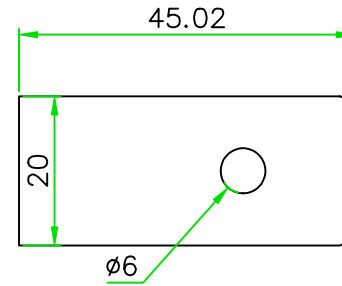

DOUBLE CLIP FOR GUIDE ONLY

DRAWING INFORMATION:

PRODUCT DESCRIPTION:

PRO-RAILING DRAWINGS:

PRODUCT CODE:

180*170D

MESH PANEL CLIP – SINGLE

DIMENSIONS FOR GUIDE ONLY
COMPONENT MAY VARY SLIGHTLY
FOR THE SIZES SHOWN.

REVISED:

19.04.2012

SUITS 48.3MM TUBE

SCALE:

DO NOT SCALE