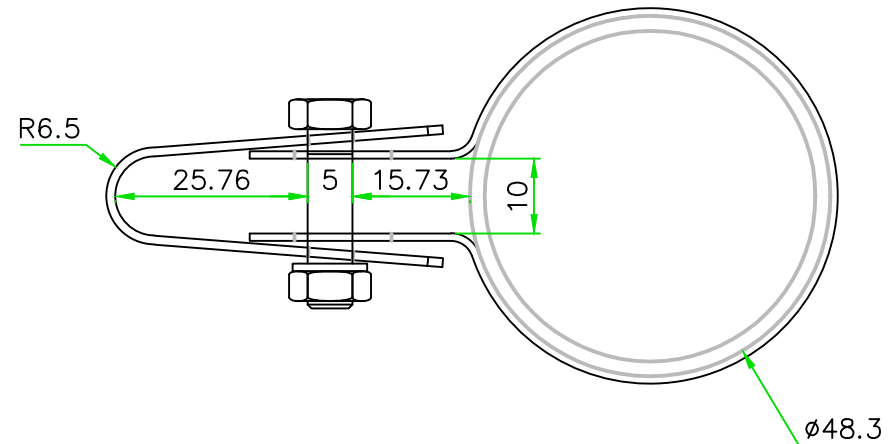

DOUBLE CLIP FOR GUIDE ONLY

DRAWING INFORMATION:

PRODUCT DESCRIPTION:

PRO-RAILING DRAWINGS:

PRODUCT CODE:

180*170D

MESH PANEL CLIP – SINGLE

DIMENSIONS FOR GUIDE ONLY
COMPONENT MAY VARY SLIGHTLY
FOR THE SIZES SHOWN.

REVISED:

19.04.2012

SUITS 48.3MM TUBE

SCALE:

DO NOT SCALE